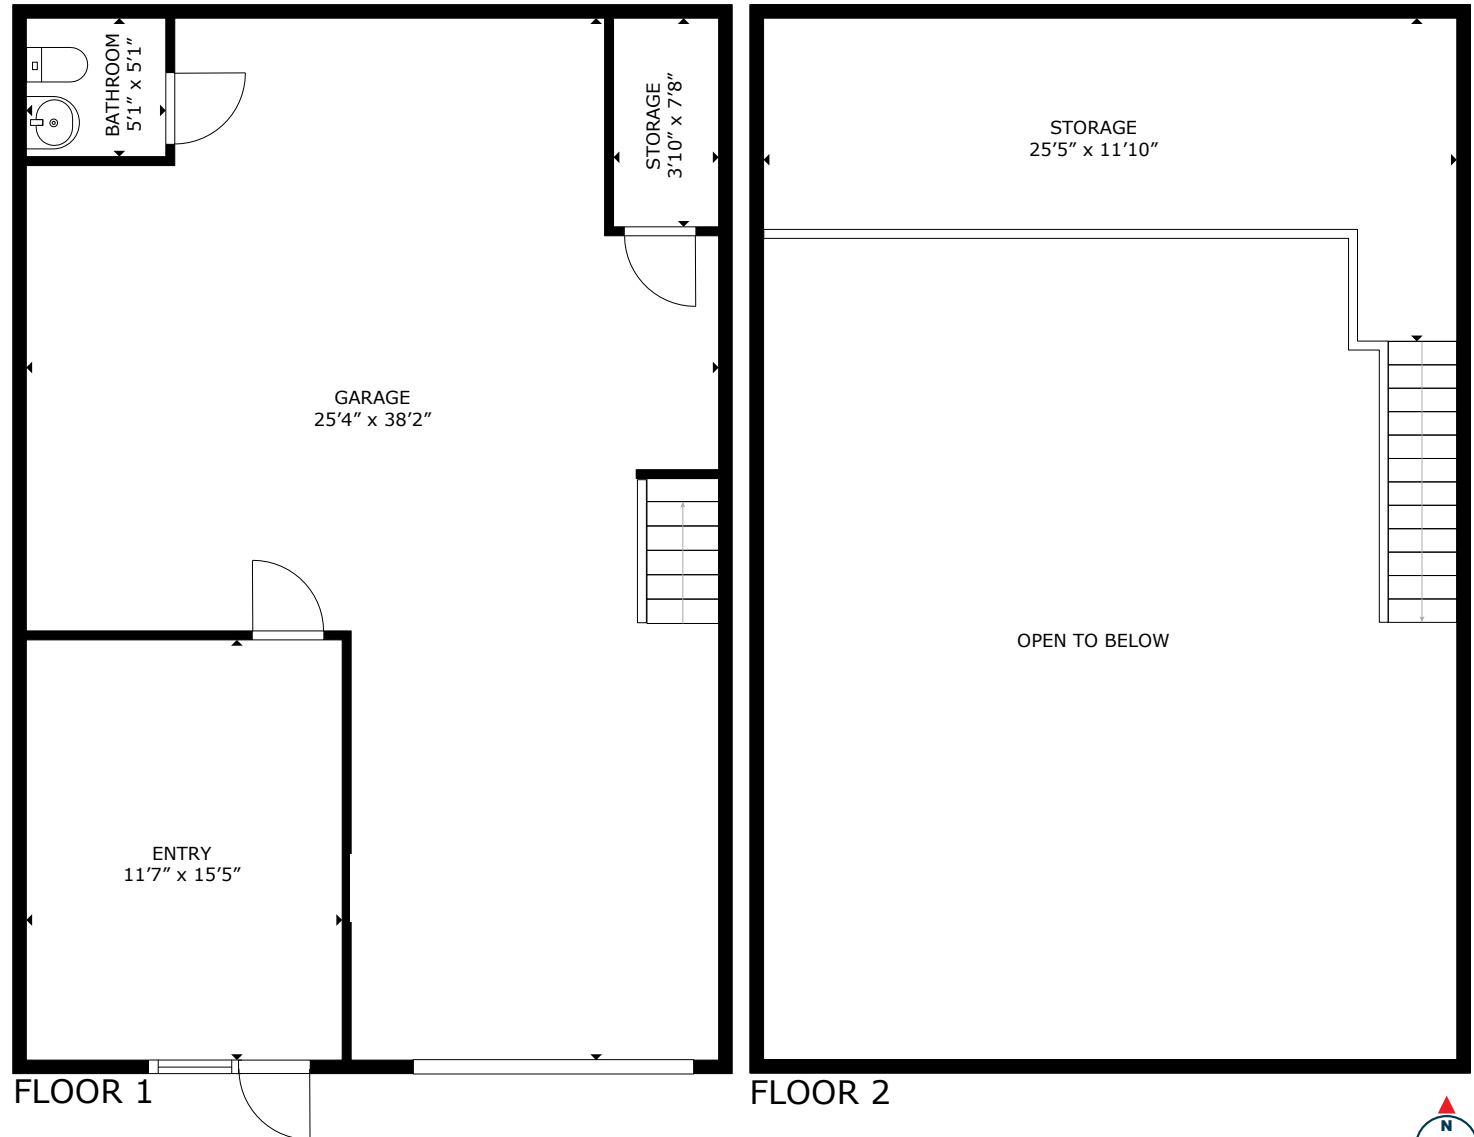

2280

SHASTA WAY

SIMI VALLEY, CA 93065

FLOOR PLAN

Unit 113

The information in this floorplan has been obtained from sources believed to be reliable. While we do not doubt its accuracy, we have not verified it and make no guarantee, warranty or representation about it. It is your responsibility to independently confirm its accuracy and completeness.