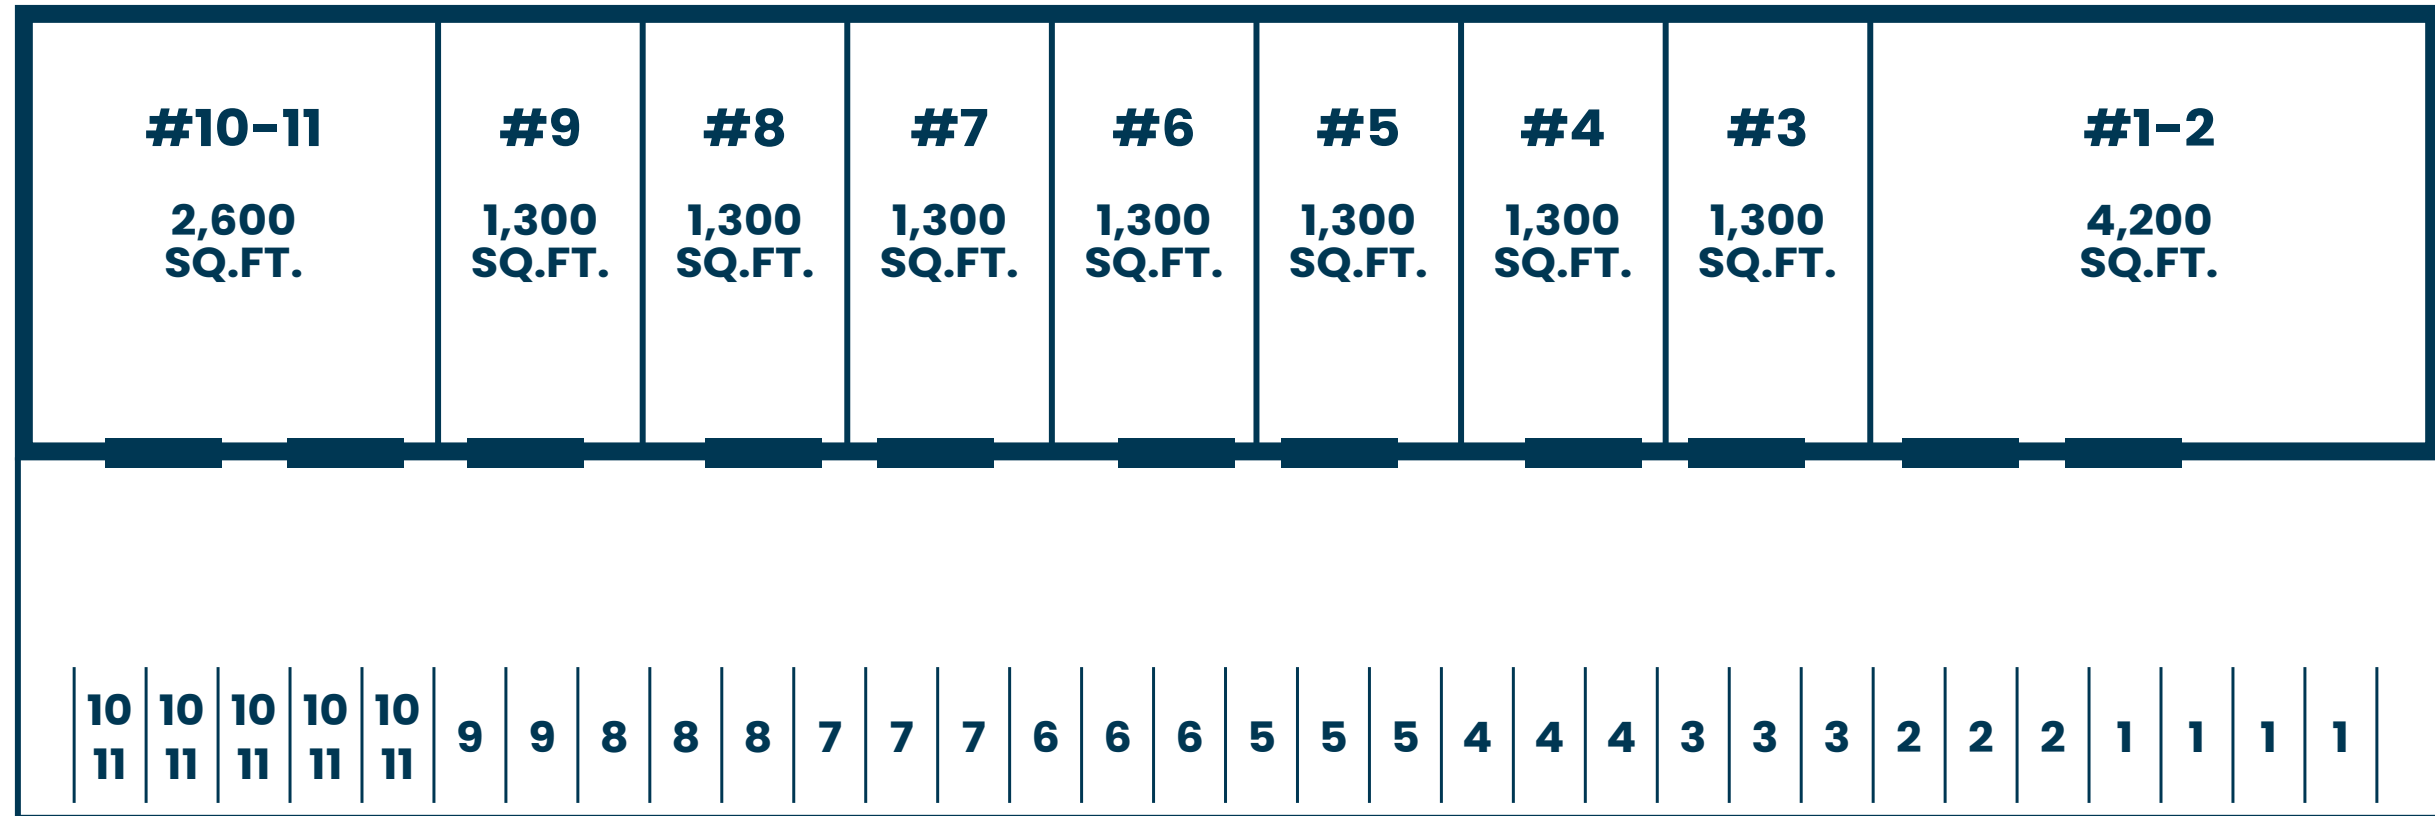

7733

DENSMORE AVE

VAN NUYS, CA 91406

SITE PLAN

DENSMORE AVE