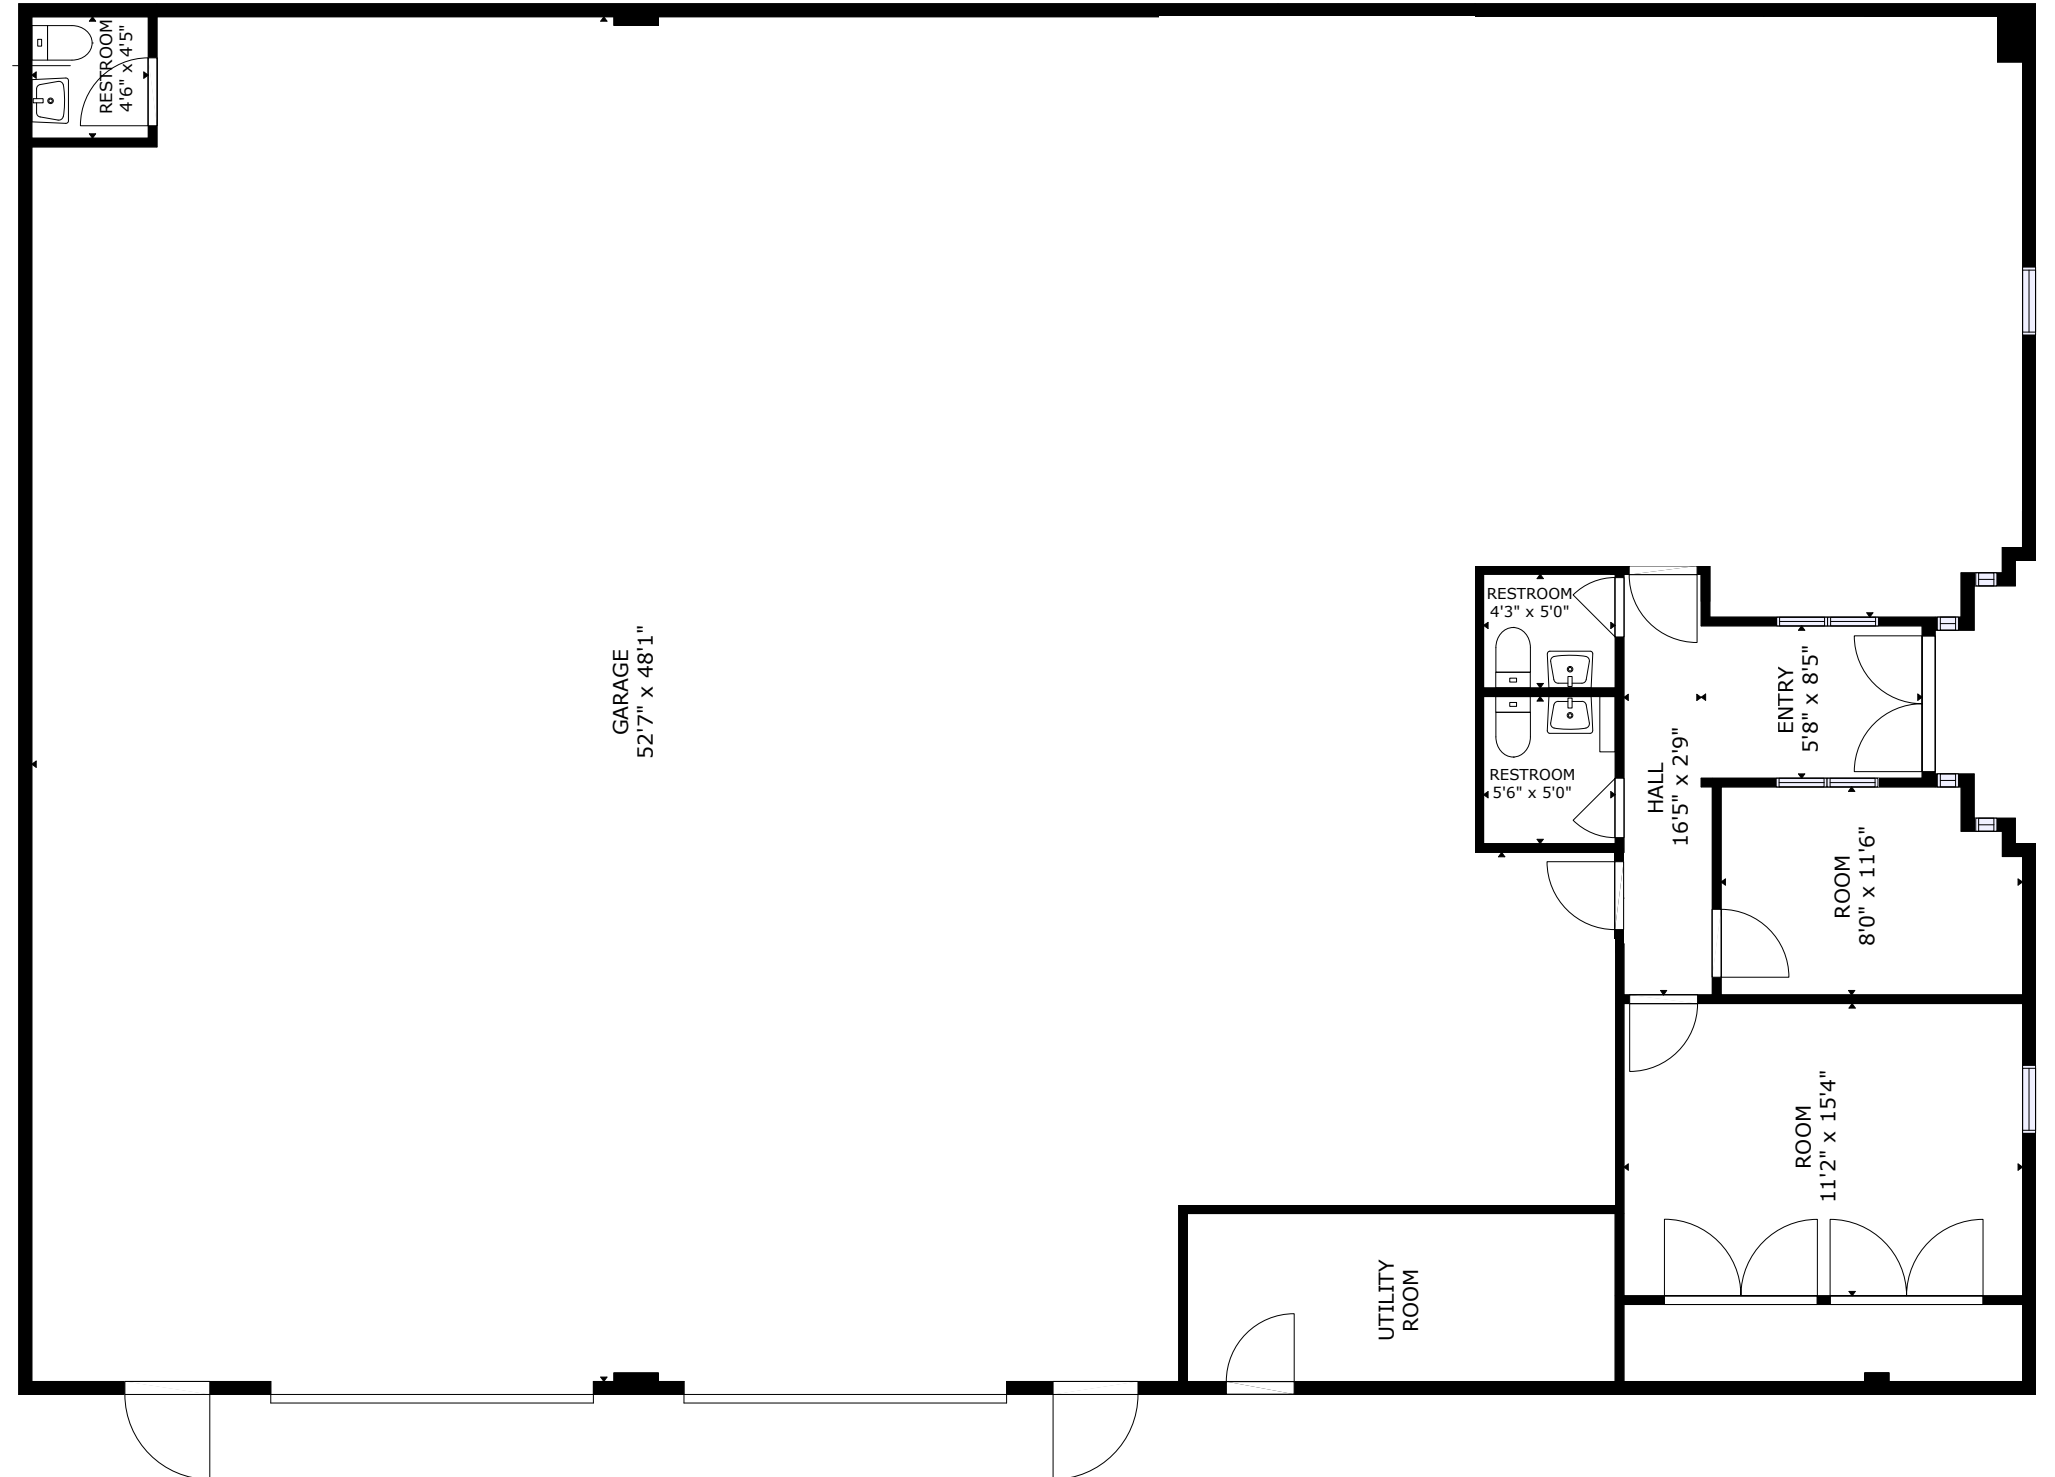

7733 DENSMORE AVE

VAN NUYS, CA 91406

UNIT #1-2 FLOOR PLAN